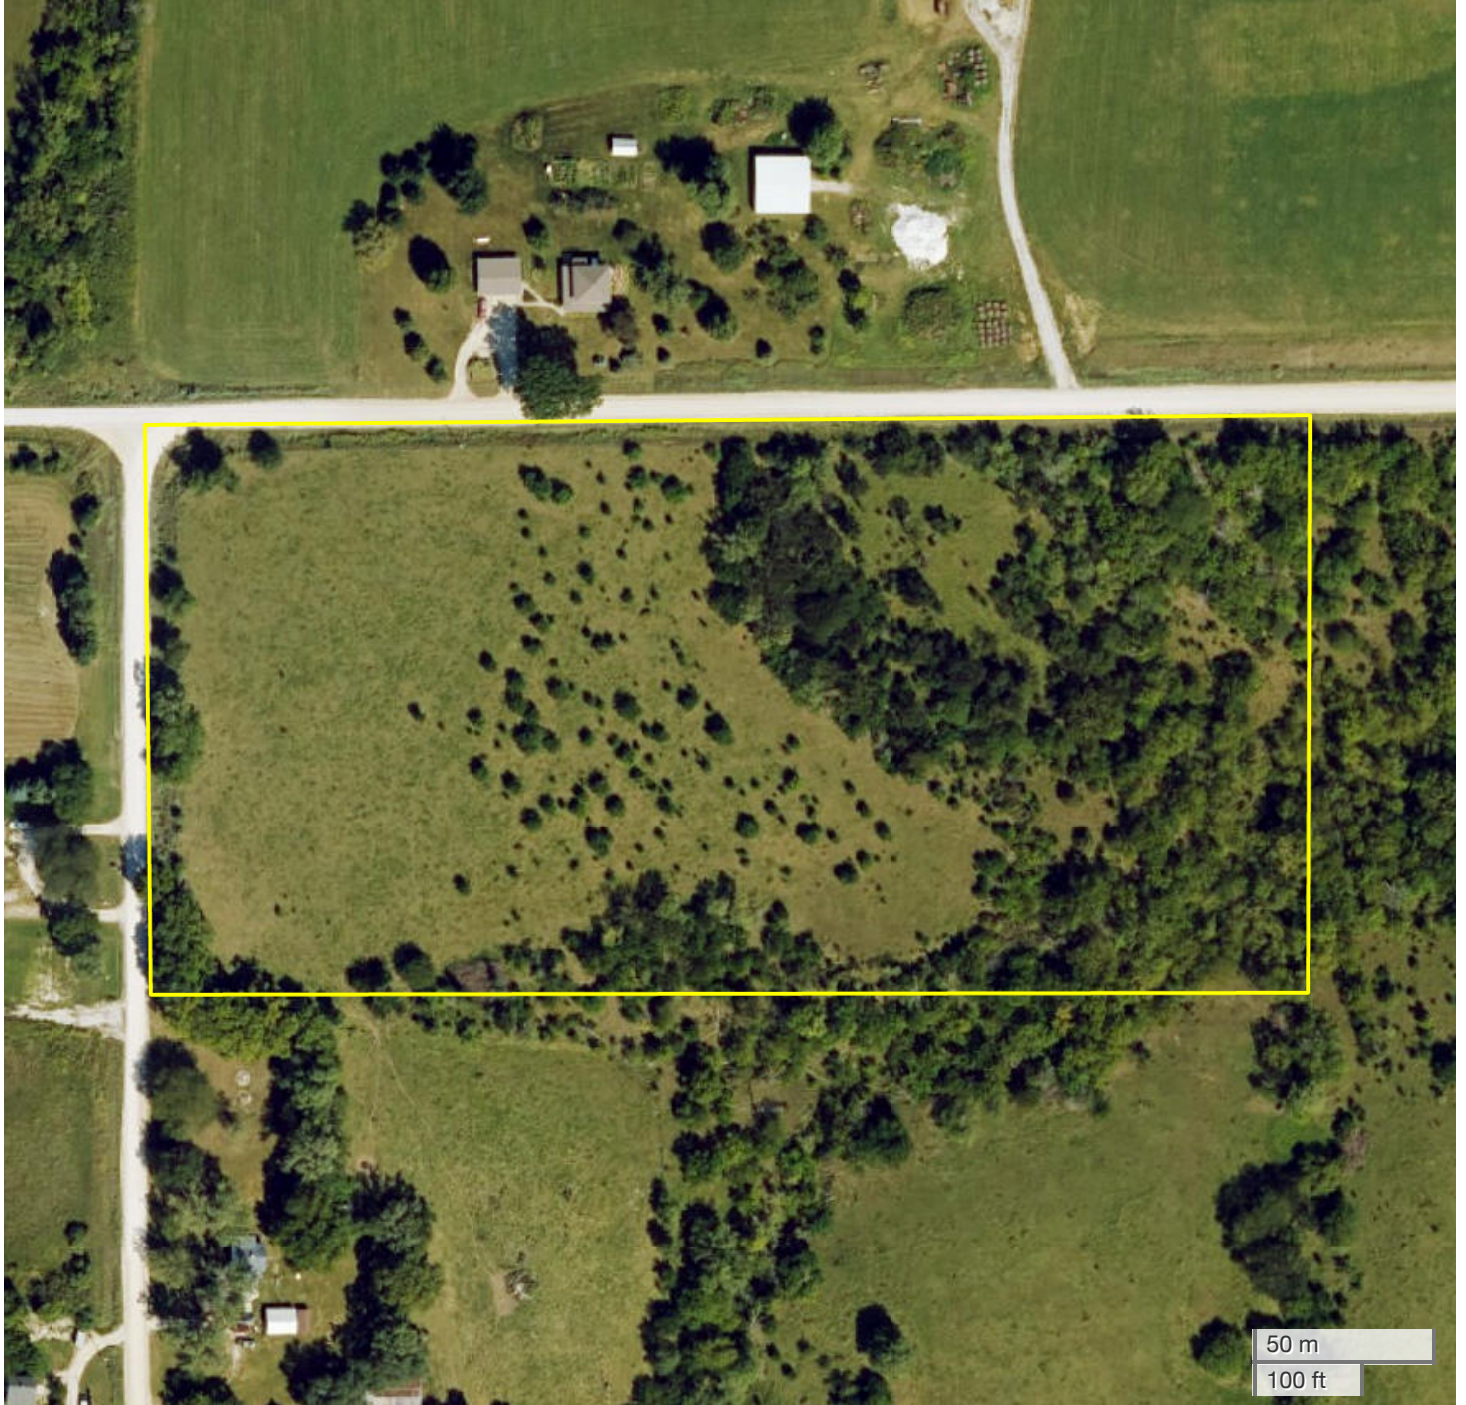

CASSADY
AERIAL MAP

Center: 41.325571, -93.744122

04-75N-25W

Jackson Township
Warren County, IA

FarmWorth, LLC makes no warranties, express or implied, regarding the accuracy of any information provided through FarmWorth.com. User is solely responsible for independently verifying all information prior to use and waives any claims against FarmWorth, LLC arising from inaccuracies in such information.